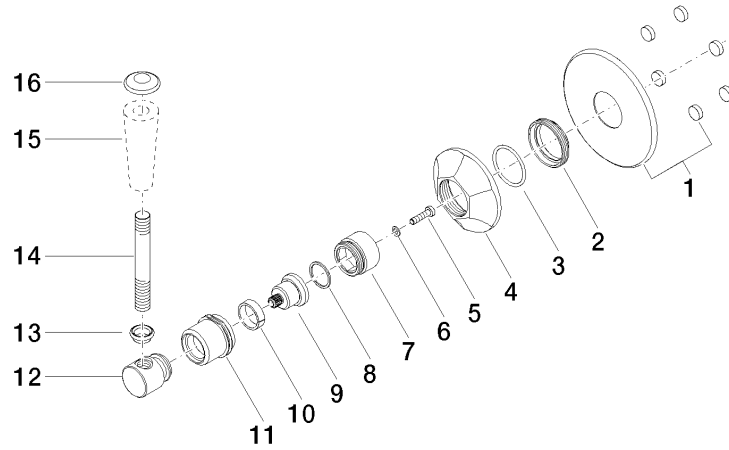

ST 060 300 2371

ST 060 300 2371

Parts for other  
finishes can be found  
here: [Chrome](#)

- rotary diverter
- rosette Ø 85 mm

MADISON Concealed two- and three-way diverter - Brushed Dark Platinum

---

MADISON

ST 060 300 2371

ST 060 300 2371

mm [inches]

### Certificates

LGA\_28456.

**Spare parts list**

No.	Item Number	Name	Quantity used	Delivery time
1	90 27 97 007 00-99	cover	1	30
2	09 23 10 125-00	nut	1	10
3	90 14 10 063 00 90	seal	1	2
4	09 27 37 101-99	rosette	1	30
5	09 30 30 069 90	screw	1	2
6	09 30 11 194 90	disc	1	2
7	09 18 30 007-99	sleeve	1	60
8	90 28 10 030 00 90	ring	1	2
9	09 12 12 064-99	base	1	-
Spare part can no longer be ordered, please order the replacement item				
10	90 14 15 021 00 90	ring	1	2
11	09 21 02 160-99	cover	1	30
12	09 20 37 101-99	handle	1	30
13	09 20 37 001-99	handle	1	30
14	09 28 22 013 90	pipe	1	2
15	11 170 370-99	MADISON Lever insert - Brushed Dark Platinum	1	30
16	09 30 30 062-99	screw	1	30