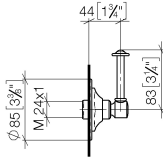

ST 060 300 2371

ST 060 300 2371

Parts for other  
finishes can be found  
here: [Chrome](#)

- rotary diverter
- rosette Ø 85 mm

MADISON Concealed two- and three-way diverter - Brushed Dark Platinum

---

MADISON

ST 060 300 2371

ST 060 300 2371

mm [inches]