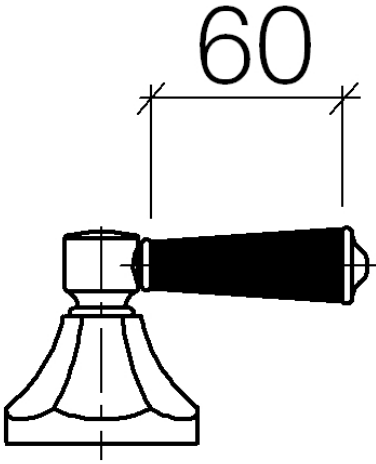

ST 060 300 2371

- rotary diverter
- rosette Ø 85 mm

Individual components of this set

You need the following components for this set

1x 11 170 370-99

1x 36 104 371-99

MADISON Concealed two- and three-way diverter - Brushed Dark Platinum

ST 060 300 2371

ST 060 300 2371

Parts for other  
finishes can be found  
here: [Chrome](#)

- rotary diverter
- rosette Ø 85 mm

MADISON Concealed two- and three-way diverter - Brushed Dark Platinum

---

MADISON